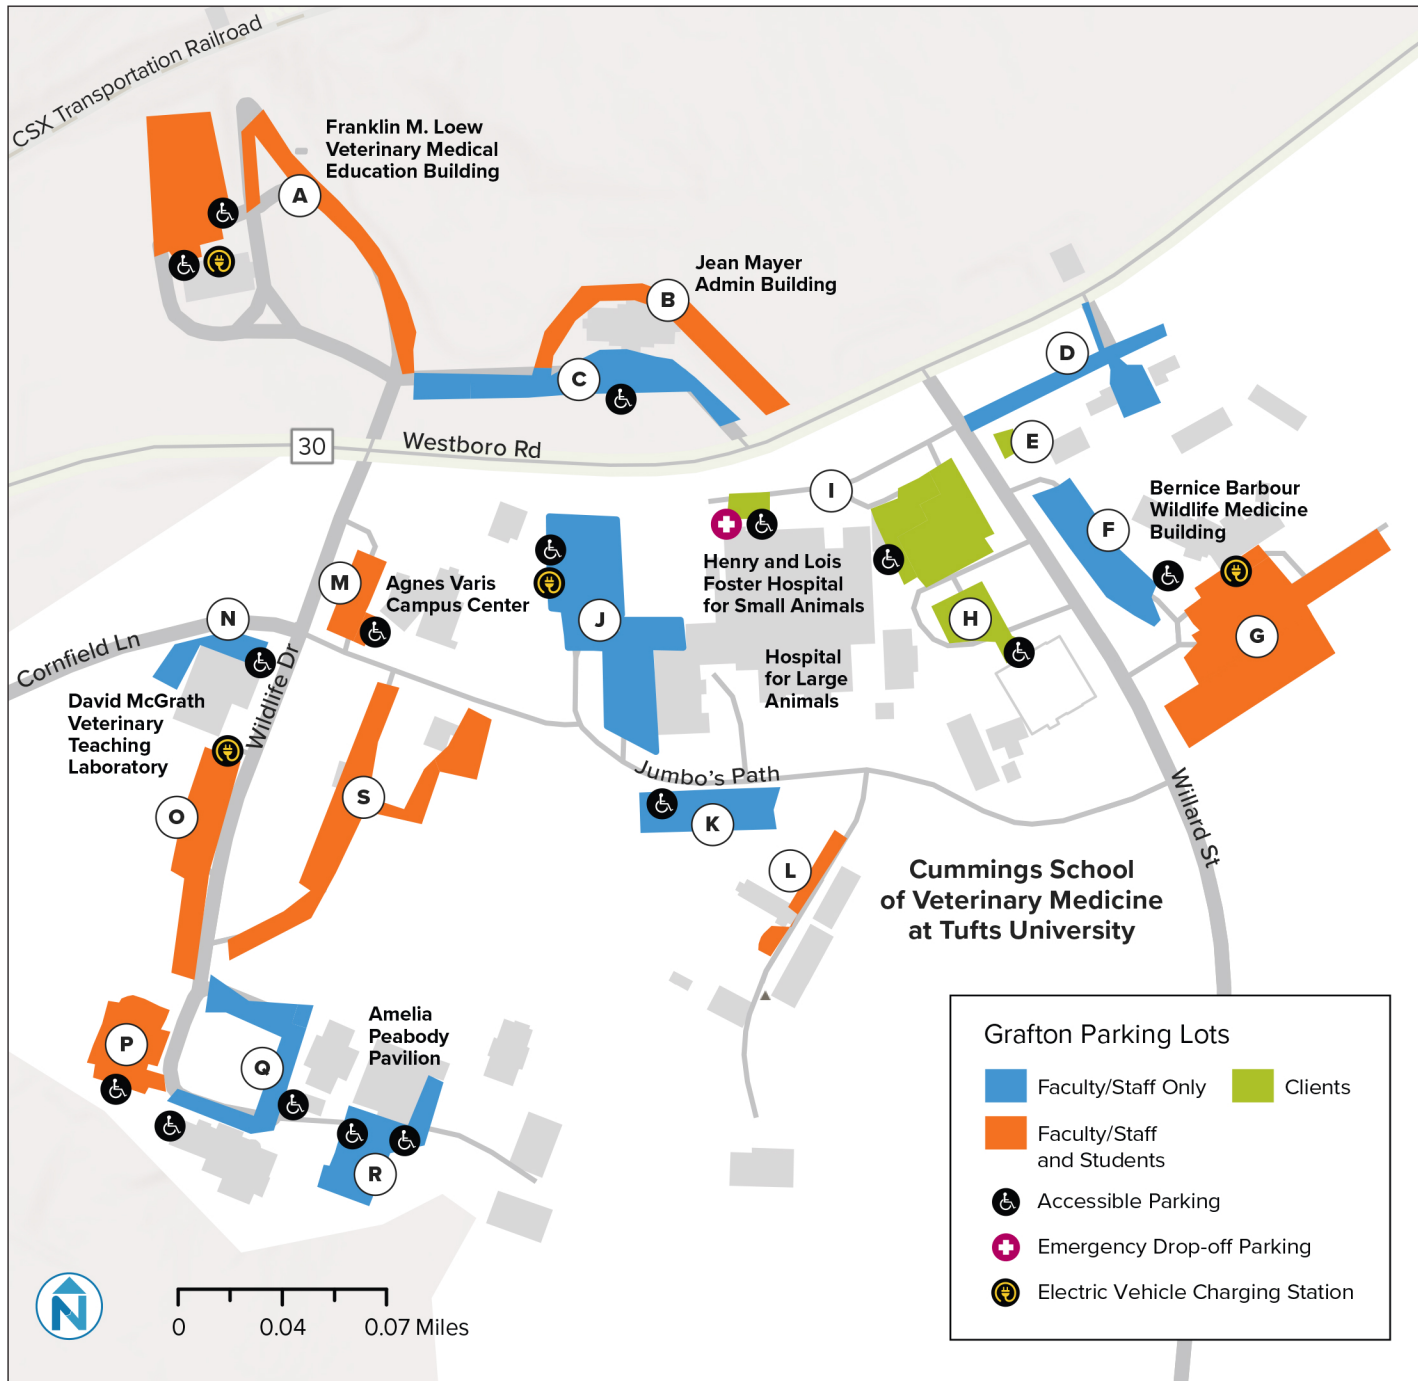

# Tufts University Grafton Campus Parking Map

- (A) 3 Library Circle, North Grafton, 01536  
Faculty, Staff, and Student
- (B) 201 Westboro Road, North Grafton, 01536  
Faculty, Staff, and Student
- (C) 201 Westboro Road, North Grafton, 01536  
Faculty/Staff Only
- (D) 10 Captain O'Brien Road, North Grafton, MA 01536  
Faculty/Staff Only
- (E) 2 Captain O'Brien Road, North Grafton, MA 01536  
Client Parking Only
- (F) 50 Willard St, North Grafton, 01536  
Faculty/Staff Only
- (G) 50 Willard St, North Grafton, 01536  
Faculty, Staff, and Student
- (H) 49 Willard St, North Grafton, MA 01536  
Client Parking Only
- (I) 55 Willard St, North Grafton, MA 01536  
Client Parking Only
- (J) 10 Jumbo's Path, North Grafton, MA 01536  
Faculty/Staff Only
- (K) 10 Jumbo's Path, North Grafton, MA 01536  
Faculty/Staff Only
- (L) 8 Nickerson Rd, North Grafton, MA 01536  
Faculty, Staff, and Student
- (M) 5 Jumbo's Path, North Grafton, MA 01536  
Faculty, Staff, and Student
- (N) 1 Cornfield Rd, North Grafton, MA 01536  
Faculty/Staff Only
- (O) 1 Cornfield Rd, North Grafton, MA 01536  
Faculty, Staff, and Student
- (P) 20 Wildlife Drive, North Grafton, MA 01536  
Faculty, Staff, and Student
- (Q) 21 Wildlife Drive, North Grafton, MA 01536  
Faculty/Staff Only
- (R) 37 Wildlife Drive, North Grafton, MA 01536  
Faculty/Staff Only
- (S) 5 Ridge Road, North Grafton, 01536  
Faculty, Staff, and Student